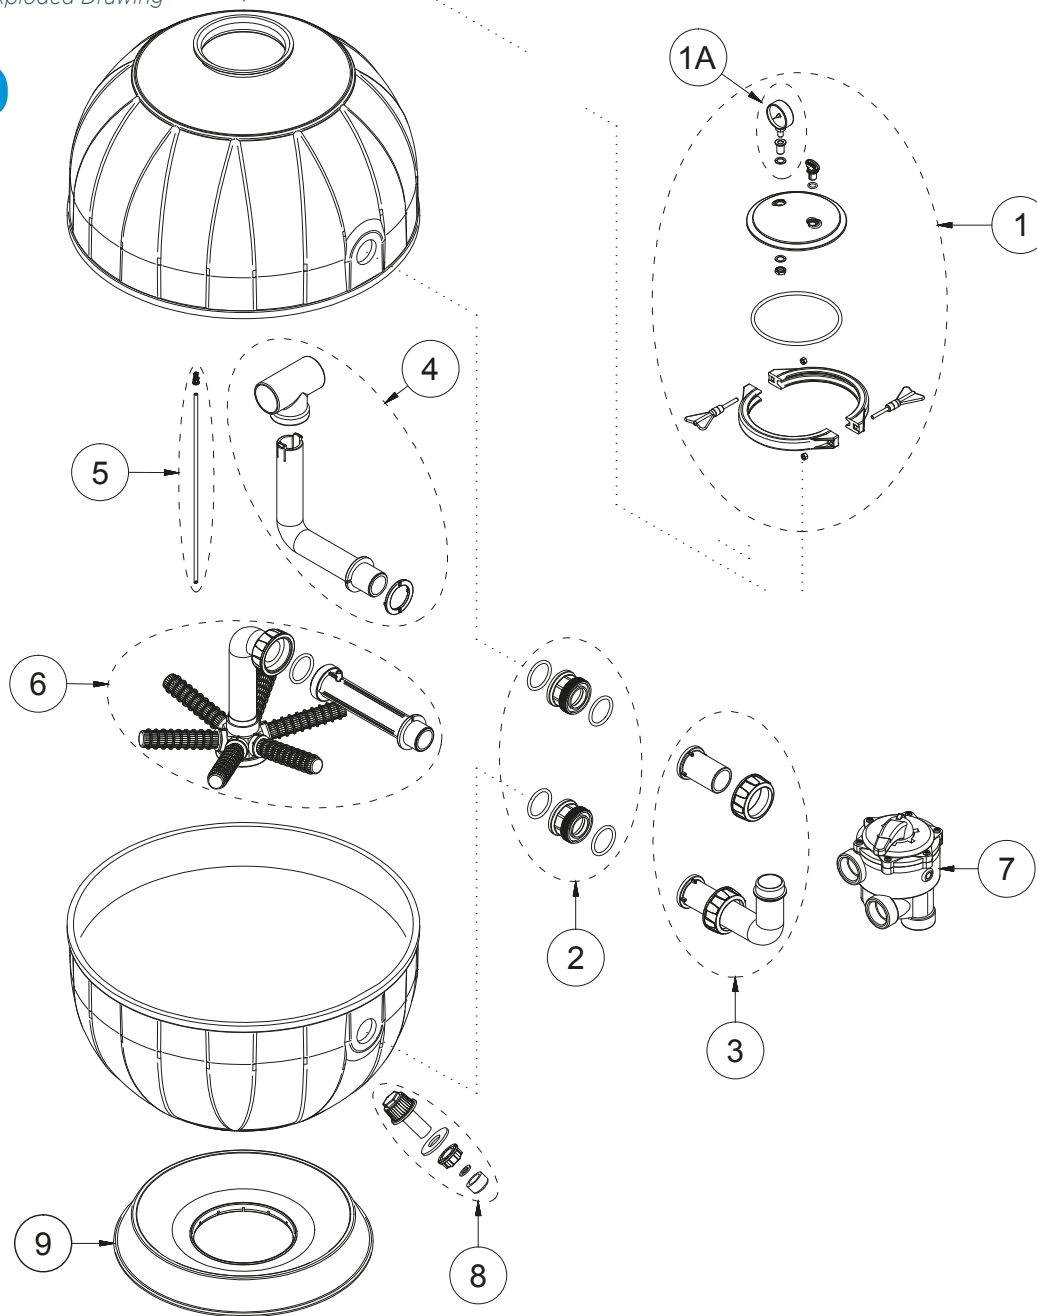

01 > FILTRAZIONE-ricambi FILTRATION-spare parts

Esploso AQUARIUS SIDE 6-10-14-22-35mc

AQUARIUS SIDE 6-10-14-22-35mc Exploded Drawing

AQUARIUS SIDE VALVE

N°	Code/Code	Modello/Model	Descrizione/Description	Prezzo/Price €
1	100100989	6-10-14	KIT COPERCHIO FILTRO AQUARIUS 6-10-14 MC COP. TRASPARENTE / kit cover aquarius filter 6-10-14 mc cov. Transparent	
	100100990	22-35	KIT COPERCHIO FILTRO AQUARIUS 22-35 MC COP.TRASPARENTE / kit cover aquarius filter 22-35 mc cov. Transparent	
1A	100101R01	6-10-14-22-35	KIT MANOMETRO FILTRI AQUARIUS / kit manometer aquarius filter	
2	100101R08	6-10-14	KIT DOPPIO RACCORDO IN-OUT FILTRI AQUARIUS 6-10-14 MC / kit double connection in-out aquarius filters 6-10-14 mc	
	100101R09	22-35	KIT DOPPIO RACCORDO IN-OUT FILTRI AQUARIUS 22-35 MC / kit double connection in-out aquarius filters 22-35 mc	
	100100926	6-10-14	KIT TUBI USCITA RACCORDI VALVOLA LATERALE FILTRO AQUARIUS 6-10-14 MC / kit out for lateral valve aquarius filters 6-10-14 mc	
3	100100934	22-35	KIT TUBI USCITA RACCORDI VALVOLA LATERALE FILTRO AQUARIUS 22-35 MC / kit out for lateral valve aquarius filters 22-35 mc	
	100100966	6	KIT TUBI SUPERIORI FILTRO AQUARIUS 6 MC / kit upper pipes aquarius filter 6 mc	
4	100100928	10	KIT TUBI SUPERIORI FILTRO AQUARIUS 10 MC / kit upper pipes aquarius filter 10 mc	
	100100930	14	KIT TUBI SUPERIORI FILTRO AQUARIUS 14 MC / kit upper pipes aquarius filter 14 mc	
	100100932	22	KIT TUBI SUPERIORI FILTRO AQUARIUS 22 MC / kit upper pipes aquarius filter 22 mc	
	100100128	35	KIT TUBI SUPERIORI FILTRO AQUARIUS 35 MC / kit upper pipes aquarius filter 35 mc	
5	100101R24	6-10-14-22-35	KIT TUBO-CREPINE SFIATO ARIA FILTRI AQUARIUS / kit tube-fisseres air discharge aquarius filter	
	100100965	6	KIT TUBI INFERIORI FILTRO AQUARIUS 6 MC / kit lower pipes aquarius filter 6 mc	
	100100927	10	KIT TUBI INFERIORI FILTRO AQUARIUS 10 MC / kit lower pipes aquarius filter 10 mc	
	100100929	14	KIT TUBI INFERIORI FILTRO AQUARIUS 14 MC / kit lower pipes aquarius filter 14 mc	
	100100931	22	KIT TUBI INFERIORI FILTRO AQUARIUS 22 MC / kit lower pipes aquarius filter 22 mc	
6	100100127	35	KIT TUBI INFERIORI FILTRO AQUARIUS 35 MC / kit lower pipes aquarius filter 35 mc	
	100100483	6-10-14	VALVOLA SELETRICE A 6 VIE ATTACCO 1"1/2 LATERALE ABS NERA / abs valve connection 1"1/2 lateral command, black	
7	100100484	22-35	VALVOLA SELETRICE A 6 VIE ATTACCO 2" LATERALE ABS NERA / abs valve connection 2" lateral command, black	
	100101R19	6-10-14-22-35	KIT SVUOTAMENTO FILTRI AQUARIUS / kit out water aquarius filters	
8	S9010200	6-10-14	BASE FILTRO "AQUARIUS" A SABBIA 6-10-14 MC / base sand filter aquarius 6-10-14 mc	
	S9010240	22	BASE FILTRO "AQUARIUS" A SABBIA 22 MC / base sand filter aquarius 22 mc	
	S9010790	35	BASE FILTRO "AQUARIUS" A SABBIA 35 MC / base sand filter aquarius 35 mc	
9